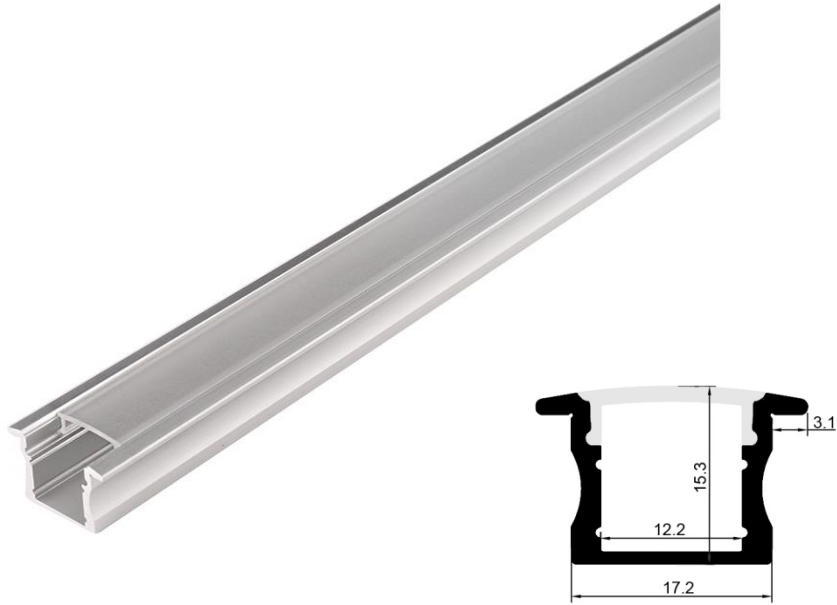

EXTRUSION | ALUMINIUM EXTRUSION

LAMP TEMP

N/A

LUMENS

N/A

COLOURS

ALUMINIUM

PART NO

LANEXT1715R

ALUMINIUM EXTRUSION

LANEXT1715R

Aluminium extrusion recessed complete with PMMA opal diffuser. Each section comes complete with end caps and mounting clips.

Note: LED Strip is not included.