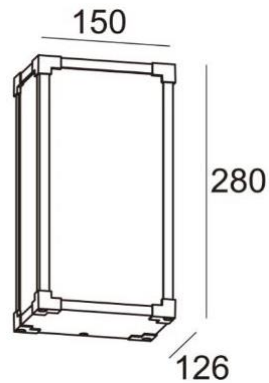

EXTERIOR WALL | LAN101305

LED HAMPTON STYLE EXTERIOR WALL LIGHT

LAN101305GRY

Hampton Style classic LED exterior rectangular wall light with a wide light distribution, this fitting is open style (no glass).

Cast aluminium body powdered coated dark grey with opal Polycarbonate cover IP65.

L 150mm
W 126mm
H 280mm
⚡ 240v
⚡ 9w
💡 LED
IP IP65
🌀 N/a
A N/a

LANARK TRADING

7 PITINO COURT OSBORNE PARK, WA 6017 | (08) 9446 8922 | lanark@lanarktrading.com.au