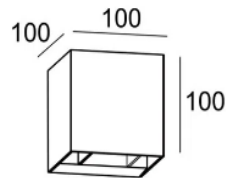

WALL LIGHT | LED WALL LIGHT