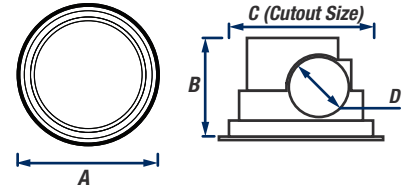

## MODERN SIDE DUCTED EXHAUST FAN WITH CENTRE LED LIGHT

Modern white round grille with LED light & side ducted exhaust fan.

MOTOR	200	250
Air Flow (m <sup>3</sup> H):	146m <sup>3</sup> H*	189m <sup>3</sup> H*
Motor Power (watts):	25w	30w
Noise Level (dB(A)):	36dB(A)	41dB(A)
Ball Bearing:	Yes	Yes
Draft Stopper:	Yes	Yes

LIGHT	200	250
Light Wattage:	7w	7w
Light Lumens:	550Lm	550Lm
Light Colour:	4000K	4000K

INSTALLATION	200	250
Cut Out Size:	Ø240mm	Ø295mm
Grille Size:	Ø270mm	Ø325mm
Recommended Min Install Depth:	180mm	200mm
Power Input:	220-240V~50Hz	220-240V~50Hz
IP Rating:	IPX2	IPX2
Installation:	Qualified Electrician Req.	Qualified Electrician Req.

### DIMENSIONS

	A	A	B	C	D
200	Ø270mm	158mm	Ø240mm	100mm	
250	Ø323mm	174mm	Ø295mm	100mm	