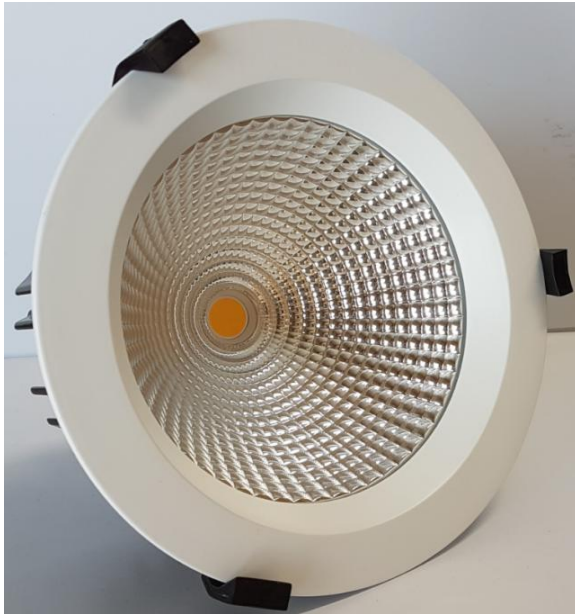

LAMP TEMP

LUMENS

COLOURS

PART NO

4000K

1780LM

WHITE

LANCOBDLWH18W4K

LED DOWN LIGHTS | 18W COB LED DOWN LIGHT

18W COB LED DOWNLIGHT

LANCOBDLWH18W4K

COB 18w LED downlight with reflector, clear lens and high powered LED Chip. The short heat sink is suitable for low clearance mounting. The heat sink's aluminium profile provides excellent thermal dissipation. Luminaire is dimmable and comes complete with remote driver and is suitable for both commercial and residential applications.

Available in 4000k.

N/A

190mm

75mm

240v

18w

LED

IP54

160-70mm

60°

LANARK
TRADING