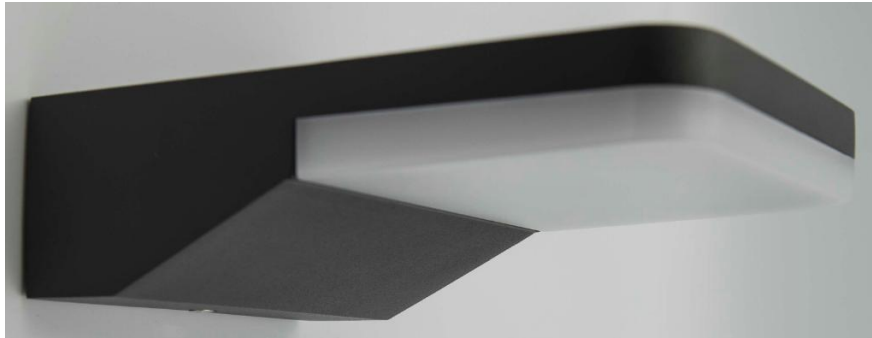

LAMP TEMP

LUMENS

COLOURS

PART NO

4000K

800LM

DARK GREY

LAN101309GRY

EXTERIOR WALL | LAN101309

LED WALL LIGHT

LAN101309GRY

A modern outdoor 9watt LED wall light with super sleek design. Light distribution downwards only creating a beautiful lighting effect.

Cast aluminium body with Opal PC diffuser in IP65