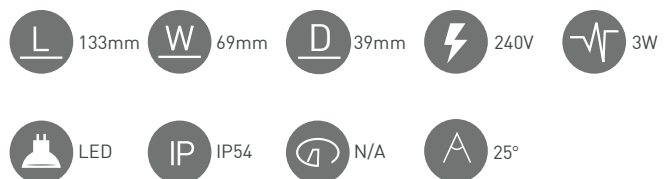

LAMP TEMP	LUMENS	COLOURS	PART NO
3000K	120lm	SILVER	19980 Warm White
6000K	180lm	SILVER	19981 White