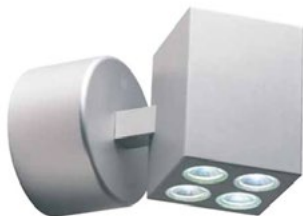

Wall Lights

LED WALL LIGHT RGB

WL220CARGB, WL021CARGB

Let there be light – and light of every colour – wherever you want. This stylish anodised aluminium outdoor wall unit creates theatrical effects for any location. With wall fixings included and a 90° tilt angle, you can point this RGB light show in any direction. Complete with wall fixings.

LAMP TEMP	LUMENS	COLOURS	PART NO
N/A	68lm	SILVER	WL220CARGB RGB
N/A	68lm	BLACK	WL0201CARGB RGB

LED ADJUSTABLE MINI WALL LIGHT

MF02IP, MS02IP

Mini wall lights are stylish and functional. Great for lighting pictures and focal items. Made from marine grade stainless and IP rated to 65 allows for installation both indoor and out. In Spot or Flood lens. Choose from 6 ambient LED colours. 3 wall mounting brackets also available.

LAMP TEMP	LUMENS	COLOURS	PART NO
N/A	N/A	STAINLESS STEEL	MF02IP Flood
N/A	N/A	STAINLESS STEEL	MS02IP Spot

LED WALL LIGHT

MC040WW, MC040NW

Stylish, functional and durable wall light. Using 4 LED's creates a smooth light output suitable for lighting down walls and over entrance ways. Complete with integral power supply and with wall fixings makes the MC040 easy to install in any environment. Available in Warm White and Neutral White.

LAMP TEMP	LUMENS	COLOURS	PART NO
3000K	243lm	STAINLESS STEEL	MC040WW Warm White
4000K	312lm	STAINLESS STEEL	MC040NW Neutral White

LED DECORATIVE WALL LIGHT

MC050WW, MC050NW

The MC050 combines a remarkable light output with a striking light effect ideal for bringing to life any installation. Is straight to mains and IP-rated for both internal and external environments. Constructed in anodised aluminium. Available in Warm White and Neutral White.

LAMP TEMP	LUMENS	COLOURS	PART NO
3000K	243lm	STAINLESS STEEL	MC050WW Warm White
4000K	312lm	STAINLESS STEEL	MC050NW Neutral White