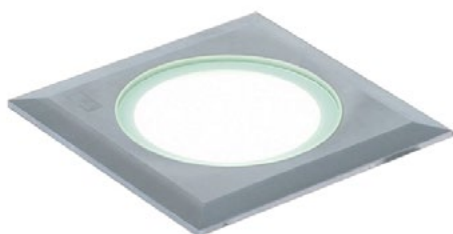

LED GROUND LIGHT 7W GL090WW, GL090NW

Equivalent to a 35W halogen, this marine grade stainless steel ground light is ideal when looking for that extra level of light. Available in Flood or Spot lens, 3 ambient LED colours and submersible up to 9m, the GL090 is the perfect ground light for any outdoor installation including those difficult water features.