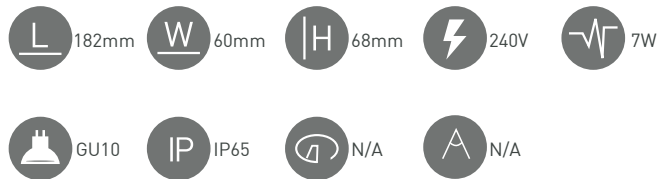

LUMENS   COLOURS   PART NO

3000K	N/A	BLACK	LAN20301BLK
3000K	N/A	TITANIUM ALUMINIUM	LAN20301TI