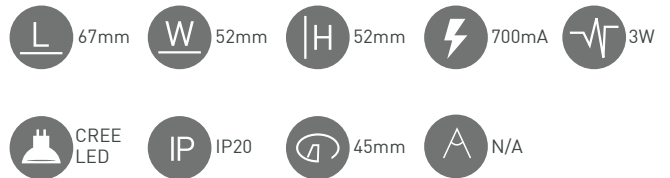

LAMP TEMP	LUMENS	COLOURS	PART NO
3000K	145lm	ALUMINIUM	LAN-SLIM3K-SQUARE