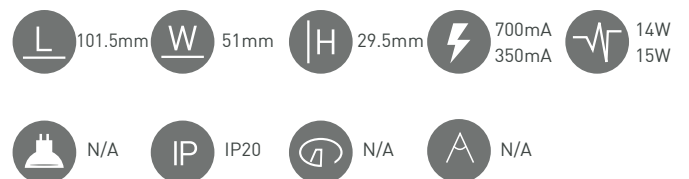

LAMP TEMP	LUMENS	PART NO	PART NO
N/A	N/A	LCBI014-0700-IP20 14W 700mA	LCBI015-0350-IP20 15W 350mA