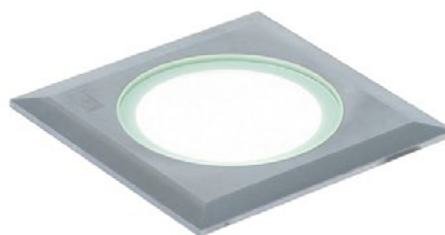

LAMP TEMP	LUMENS	COLOURS	PART NO
N/A	13lm	STAINLESS STEEL	GL050RGBW RGB

LED SQUARE GROUND LIGHT 3W GL051WW, GL051NW

The GL051 uses a frosted effect for a softer tone of light and is perfect as a marker light positioned along walls, paths, in lobbies or flower beds for a professional look. Available in 3 ambient LED colours. Note: Canister available.