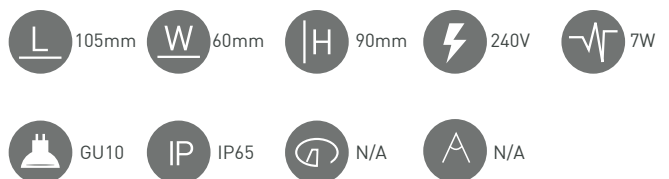

LAMP TEMP   LUMENS   COLOURS   PART NO

3000K	N/A	BLACK	LAN20401BLK
3000K	N/A	TITANIUM ALUMINIUM	LAN20401TI