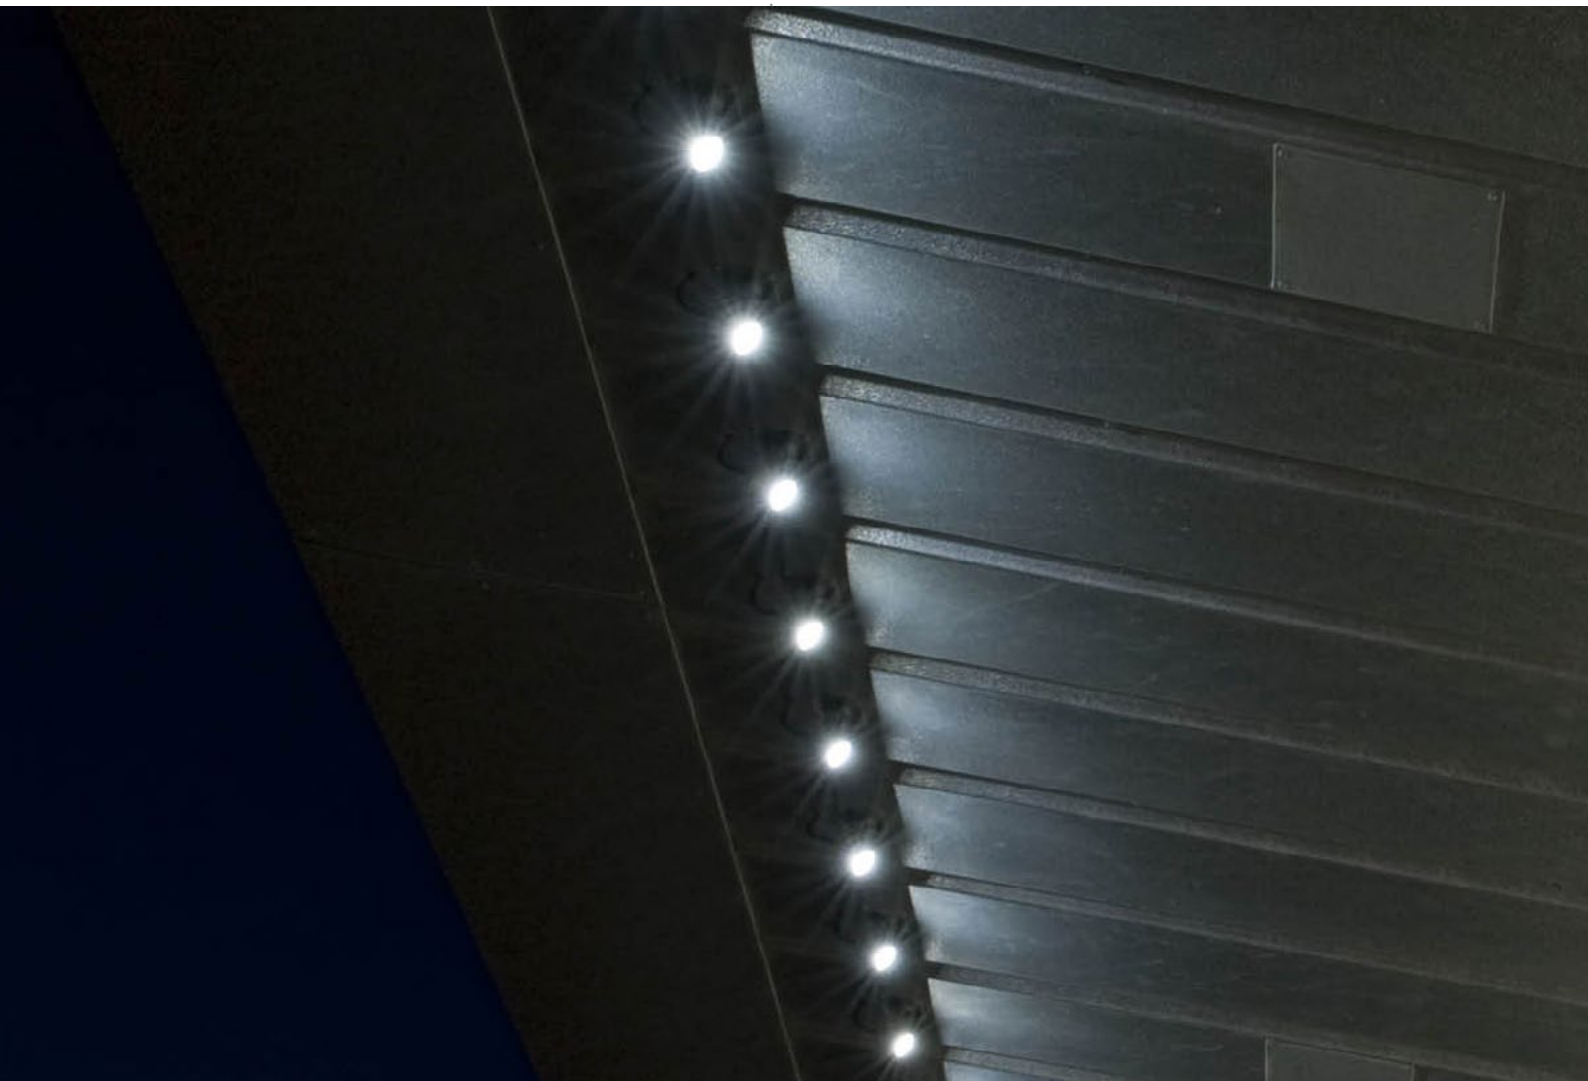

LAMP TEMP	LUMENS	COLOURS	PART NO
N/A	N/A	ALUMINIUM	LANSPIKEAA12V