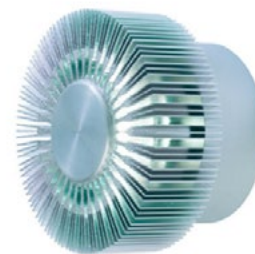

LED FAN EFFECT WALL LIGHT

WL041IP

The WL041 IP really is something different. Over a hundred tiny fins produce large blades of light across walls and ceilings in dramatic fashion. IP rated to 65, made from anodised aluminium and complete with an integral power. Parallel wired. Available in Neutral White, Amber or Blue.