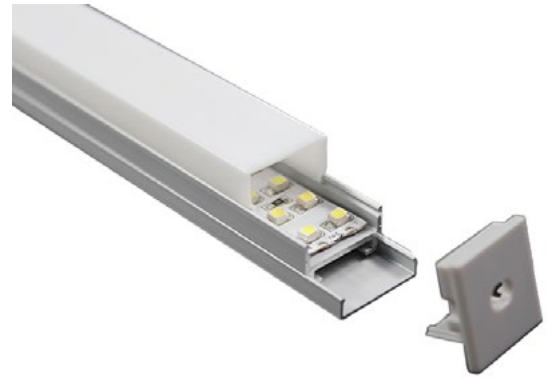

ALUMINIUM EXTRUSION LANEXT011

Aluminium extrusion surface mounted complete with PMMA Opal Diffuser. Each section comes with end caps and mounting clips.
Note: LED strip not included.