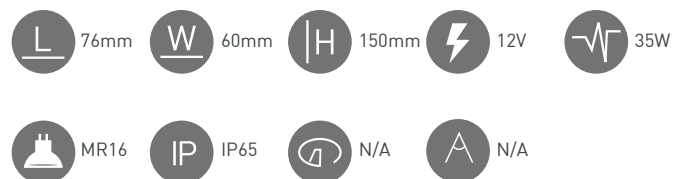

ADJUSTABLE WALL SPOTLIGHT LAN2030BK, LAN2030SS, LAN2030SIL

Surface mounted adjustable wall spotlight complete with lamp. 12V transformer required. Available in Black, Stainless Steel or Silver.