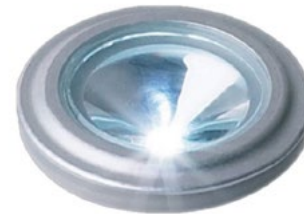

LED IP RATED FLOOD/THREADED MINI DOWN LIGHT LEDLYTEIP, LEDLYTEIPT

With its IP65 rating and fully waterproof housing, this mini LED can be used to bring those subtle accents of light to kitchens, bathrooms, or external applications. Available in flood in 6 ambient colours. Alternatively, use the threaded version when installing into panels or tiles to secure the unit. Available in Neutral White or Blue.

L N/A
W 30mm
H 32mm
⚡ 350mA
⚡ 1W

💡 LED
IP IP65
🌀 26mm
∠ 110°

LAMP TEMP	LUMENS	COLOURS	PART NO
3000K	63lm	ALUMINIUM	LEDLYTEIP Flood
4000K	82lm	ALUMINIUM	LEDLYTEIPT Threaded