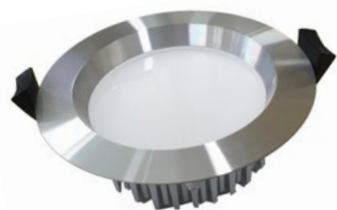

Down Lights

SHINE LED 8W IP54 DOWN LIGHT SHINEWH8W-3K

Our smaller version of the 90mm Shine with 70 to 75mm cut-out and using only 8W of electricity. Achieves 6-star energy rating. 90 degree beam angle. Dimmable on most leading edge and trailing edge dimmers. Emits no UV or IR light. Environmentally friendly and mercury free. Comes with 3 year warranty. 40,000hr lifespan. Available in White. Warm White.

LAMP TEMP	LUMENS	COLOURS	PART NO
3000K	450lm	WHITE	SHINEWH8W-3K

SHINE LED 13W IP54 DOWN LIGHT SHINEBN13W-3K, SHINEWH13-3K, SHINEWH13W-4K

Fixed LED down light achieves 6-star energy rating. 90 degree beam angle. Dimmable on most leading edge and trailing edge dimmers. Emits no UV or IR light. Environmentally friendly and mercury free. Comes with 3 year warranty. 40,000hr lifespan. Lamp temperatures of 3000K/4000K in 860/960 lumens. Available in Brushed Nickel or White.

COLOURS	PART NO	COLOURS	PART NO
BRUSHED NICKEL	SHINEBN13W-3K	WHITE	SHINEWH13W-3K
WHITE	SHINEWH13W-4K	N/A	N/A

SHINE 13W COLOUR CHANGEABLE DOWN LIGHT SHINEBLKCC13W3K, SHINEBNCC13W3K SHINEMACC13W3K, SHINEWHCC13W3K

Our fixed, colour changeable LED down light achieves 6-star energy rating. Features a slide switch to select from 3 colour options - 3000K, 4000K or 5000K with an output of 760/850/900 lumens. Wide 90 degree beam angle. Dimmable on most leading edge and trailing edge dimmers. Emits no UV or IR light. Environmentally friendly and mercury free. Comes with 3 year warranty. Available in Black, Brushed Nickel, Machined Aluminium and White.

COLOURS	PART NO	COLOURS	PART NO
BLACK	SHINEBLKCC13W3K	BRUSHED NICKEL	SHINEBNCC13W3K
MACHINED ALUMINIUM	SHINEMACC13W3K	WHITE	SHINEWHCC13W3K

SHINE TUNE DOWN LIGHT SHINETUNEWH13W