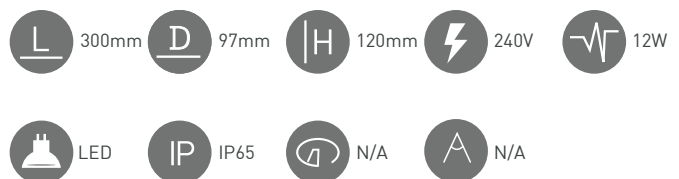

LAMP TEMP LUMENS COLOURS PART NO