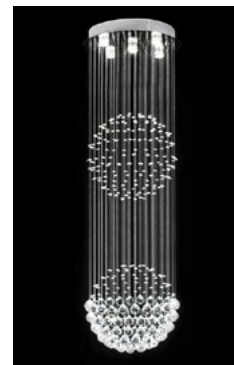

JUPITER LED PENDANT

35002

JUPITER crystal LED pendant complete with polished chrome backplate and utilising K9 crystal. 5 x 6W GU10 LED Lamps (complimentary).

L N/A
W 460mm
H 1500mm
⚡ 240V
⚡ 5x 6W

LED
IP N/A
⌚ N/A
A N/A

LAMP TEMP LUMENS COLOURS PART NO

5000K
N/A
CHROME
35002