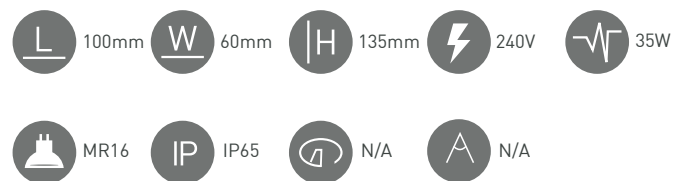

COLOURS	PART NO	COLOURS	PART NO
SILVER	LAN2040T/SIL	BLACK	LAN2040T/BLK
STAINLESS STEEL	LAN2040T/SS	N/A	N/A