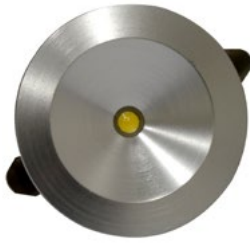

Down Lights

LED MINI DOWN LIGHT

LANCAB3WDC-CW, LANCAB3WDC-WW

Round recessed fixed LED cabinet light. Perfect for small display cases, shelf lighting, showcase lighting, merchandising and bars. 12V DC driver required P.O.A. Refer to our LED Drivers section. Parallel wired. Available in Cool White or Warm White.

L N/A
W 40mm
H 25mm
⚡ 12V DC
⚡ 3W

💡 LED
IP IP20
🌀 30mm
∠ 120°

LAMP TEMP	LUMENS	COLOURS	PART NO
N/A	N/A	SILVER	LANCAB3WDC-CW Cool White
N/A	N/A	SILVER	LANCAB3WDC-WW Warm White