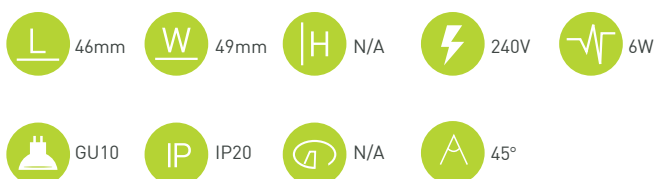

Lamps & Components

TRISTAR TRISTAR-MR16-3K, TRISTAR-MR16-4K

Tristar non-dimmable 60 degree beam LED with heat sink. Available in Silver.

LAMP TEMP	LUMENS	COLOURS	PART NO
3000K	N/A	SILVER	TRISTAR-MR16-3K
4000K	N/A	SILVER	TRISTAR-MR16-4K

TRISTAR COLOUR CHANGE TRISTARRGB

Tristar colour change 60 degree beam lamp. Accessories- TRISTARREMOTE colour change remote. Available in Silver.

LAMP TEMP	LUMENS	COLOURS	PART NO
N/A	N/A	SILVER	TRISTARRGB

LED GU10 6W DIMMABLE LAMP LANLEDGU106W-3K, LANLEDGU106W-5K

LED GU10 6W Philips 3535 LED chip 240V Dimmable.

LAMP TEMP	LUMENS	COLOURS	PART NO
3000K	420lm	N/A	LANLED-GU106W-3K
5000K	460lm	N/A	LANLED-GU106W-5K

TRISTAR REMOTE TRISTARREMOTE

Tristar colour change infra red remote to suit TRISTARRGB lamp. Note: Instructions available upon request. Available in Black.

LAMP TEMP	LUMENS	COLOURS	PART NO
N/A	N/A	BLACK	TRISTARREMOTE