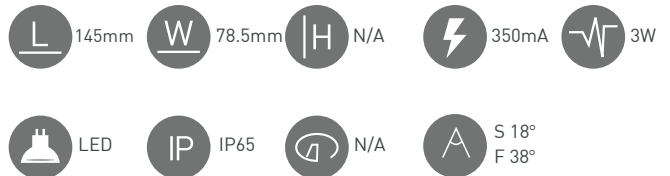

COLOURS	PART NO	COLOURS	PART NO
SILVER	WL220A	COPPER	WL320A
BLACK	WL020ABLK	N/A	N/A