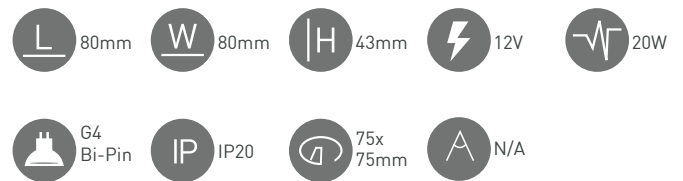

LAMP TEMP	LUMENS	COLOURS	PART NO
N/A	N/A	ALUMINIUM	LANGS-032