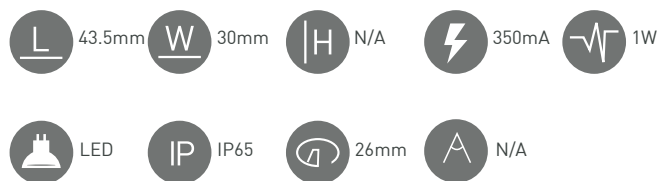

LAMP TEMP	LUMENS	COLOURS	PART NO
3000K	28lm	ALUMINIUM	ML03WW Warm White
4000K	40lm	ALUMINIUM	ML03NW Neutral White

LED ROTATABLE OCTAGONAL WALL LIGHT

OCTOLEDWW, OCTOLEDNW

This eight sided wall light featuring a quality anodised aluminium finish, with four LED's on opposing sides, creates a light effect that is both modern and elegant. By simply rotating the product on the wall you can select any angle of light as required. Complete with a wall fixing bracket.