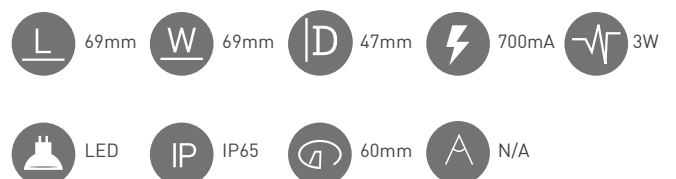

LAMP TEMP	LUMENS	COLOURS	PART NO
3000K	N/A	BRUSHED ALUMINIUM	LANSTEPSQ3W3K