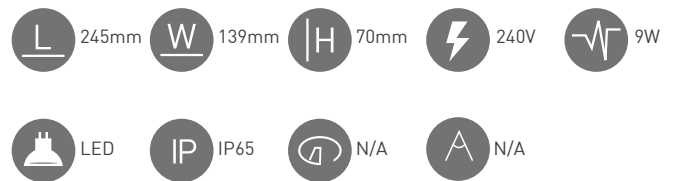

Outdoor 9W LED plastic outdoor bulkhead with opal PC diffuser and built in driver. Impact resistant rating of IK10. Available in Neutral White. In Dark Grey or Silver finish.

LAMP TEMP	LUMENS	COLOURS	PART NO
4000K	550lm	DARK GREY	LAN304104GRY
4000K	550lm	SILVER	LAN304104SIL