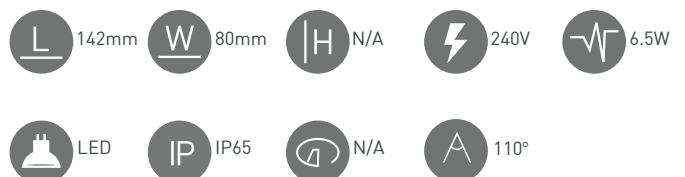

LAMP TEMP	LUMENS	COLOURS	PART NO
3000K	243lm	STAINLESS STEEL	MC050WW Warm White
4000K	312lm	STAINLESS STEEL	MC050NW Neutral White