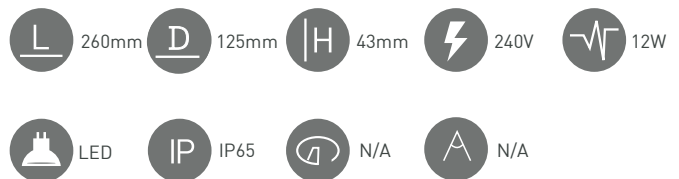

LUMENS COLOURS PART NO