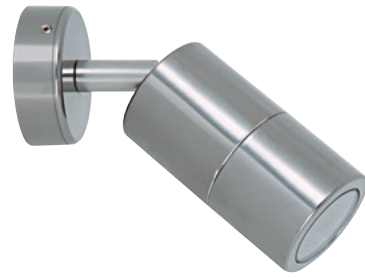

ADJUSTABLE GU10 WALL SPOTLIGHT LAN20301BLK, LAN20301TI

Surface mounted adjustable wall spotlight. Lamp included. Available in Black, Titanium Aluminium or Anodised Aluminium.