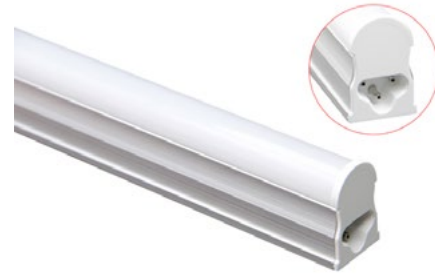

Oyster & Ceiling Lights

SURFACE MOUNT LED BATTEN

LANPLASTH40WLED4K

Our LED batten is suitable for a wide range of applications including garages, workshops and task areas where a high-output, natural white, surface mounted fitting is required. Made with extruded opal polycarbonate diffuser with UV protection and powdercoated steel housing. Available in White.

LAMP TEMP LUMENS COLOURS PART NO

SLIMLINE LED DIFFUSED INTERLINKABLE

LANCG8WLED4K, LANC12WLED4K, LANC18WLED4K, LANC25WLED4K

Linkable tube LED with built-in driver. Achieves high lighting performance and good heat dissipation. Comes complete with 3 pins, 2pcs screws and clips. 1.2m flex and plug also available. Non-dimmable. Available in White.

PART NO PART NO PART NO PART NO

BLADE SLIMLINE LED SURFACE MOUNT

LANBLADE

A slimline surface mounted fitting that is both modern and practical for those areas needing that little extra light i.e the kitchen, the study. Allows for easy installation in no time at all. Non-dimmable. 2 year replacement warranty. In Warm White or Cool White light. Available in White or Brushed Aluminium.

LAMP TEMP LUMENS COLOURS PART NO