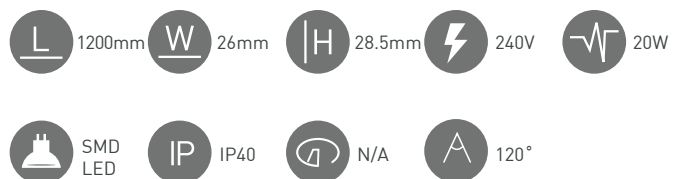

LED TUBE LANLEDTUBE20W5K

SMD LED Tube with a high efficiency diffuser, glare-free offering precise light distribution. The Aluminium heat sink helps to dissipate heat and extend product lifespan.

LAMP TEMP LUMENS COLOURS PART NO