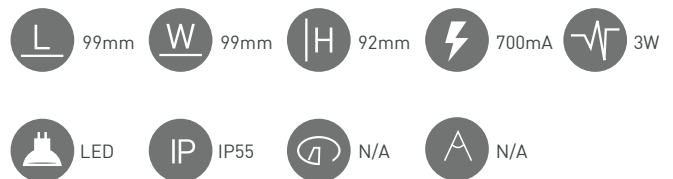

LAMP TEMP	LUMENS	COLOURS	PART NO
3000K	N/A	GREY	LANLADDER100S