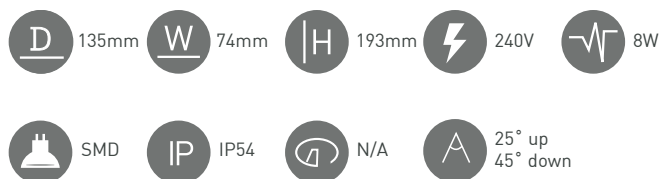

LAMP TEMP	LUMENS	COLOURS	PART NO
3000K	500lm	SILVER	19462 Warm White
5000K	580lm	SILVER	19463 White