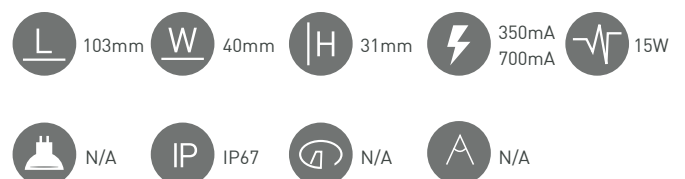

LAMP TEMP	LUMENS	PART NO	PART NO
N/A	N/A	LCI015-0350-IP67 350mA	LCI015-0700-IP67 700mA