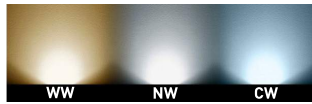

**IC-F**  
Abutted & Covered

**Colour  
Changeable**

LED DOWN LIGHTS | LUMA COLOUR CHANGEABLE 13W DOWN LIGHT

LAMP TEMP	LUMENS	COLOURS	PART NO
3000K	760lm	BRUSHED NICKEL	LUMABNCC13W
4000K	850lm	WHITE	LUMAWH13W3K
5000K	900lm		

## LUMA 13W COLOUR CHANGEABLE DOWN LIGHT

LUMABNCC13W, LUMAWHCC13W

Our fixed, colour changeable LED down light achieves 6-star energy rating. Features a slide switch to select from 3 colour options - 3000K, 4000K or 6000K. With a wide 90 degree beam angle for great light distribution. Dimmable on most leading edge and trailing edge dimmers. Emits no UV or IR light. Environmentally friendly and mercury free. Comes with 3 year warranty. Available in Brushed Nickel or White.