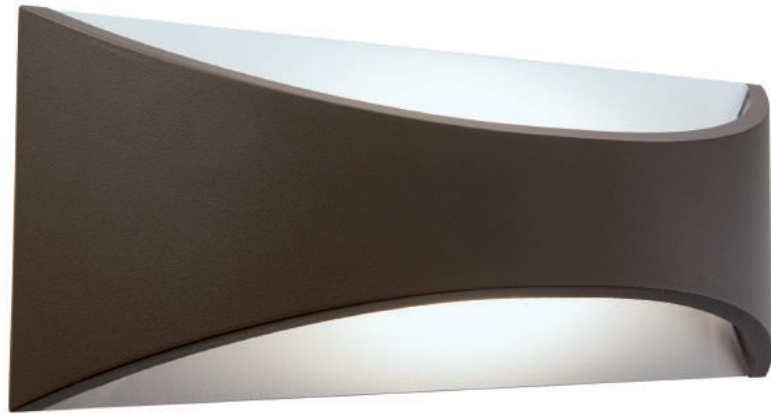

LAMP TEMP	LUMENS	COLOURS	PART NO
3000K	500lm	DARK GREY	LAN101105GRY

WALL LIGHTS | UP AND DOWN LED WALL LIGHT

UP AND DOWN LED WALL LIGHT

LAN101105GRY

A direct to mains 6W LED outdoor wall light made from die-cast aluminium and IP rated to 65, suitable for decorating walls, pillars or posts with floods of light.

Available in Warm White. Dark Grey finish.

 220mm	 77mm	 90mm	 240V	 6W	 LED	 IP65	 N/A	 N/A
--	--	--	--	--	---	--	---	---

LANARK
TRADING