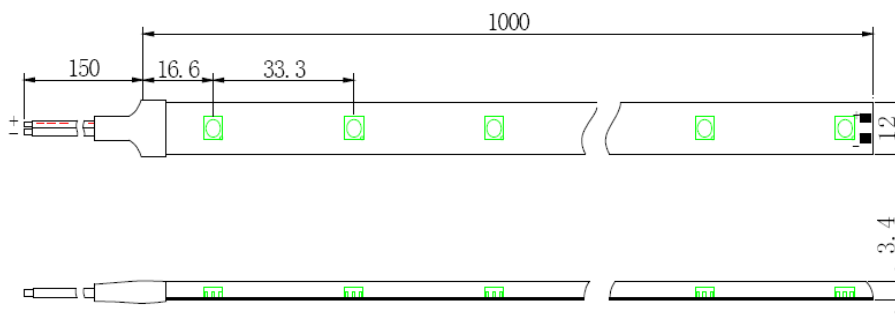

Model No: LANS5050W-PP

Units: Millimeters

Specification

DESCRIPTION:

LED weatherproof strip light

CONTROL GEAR:

12V DC (extra)

LAMP:

LED - 7.2W per metre

FLEX & PLUG:

COLOUR:

CW

HEIGHT:

3.4

CUTOUT:

WIDTH:

12

IP RATING:

IP68

LENGTH:

IES FILE

Notes:

12V DC driver separate