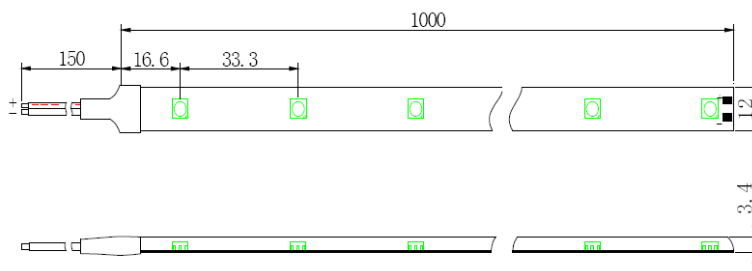

Model No: LANS5050

Units: Millimeters

Specification

DESCRIPTION: LED Strip Light with adhesive backing

CONTROL GEAR:  12V DC (extra)

LAMP:  LED - 7.2W per metre

FLEX & PLUG: 

COLOUR:  CW, WW

HEIGHT:  3.4

WIDTH:  12

LENGTH: 

CUTOUT: 

IP RATING:  IP20

IES FILE 

Notes:

12V DC driver separate