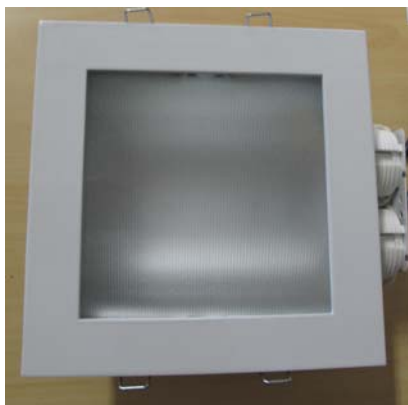

Model No: LAN8031A

Specification

DESCRIPTION:

Square recessed downlight with frost glass

CONTROL GEAR:

LAMP:

2x 18W G24 CFL

FLEX & PLUG:

COLOUR:

WHT

HEIGHT/DEPTH:

CUTOUT:

150x145mm

WIDTH:

165

IP RATING: