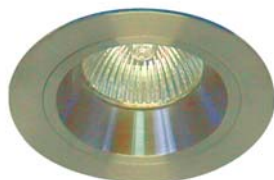

Model No: LAN3118-STS & LAN3118-AL

Specification

DESCRIPTION:	Round recessed low glare downlight		
CONTROL GEAR:		Extra	
LAMP:		50W MR16 GU5.3	
FLEX & PLUG:			
COLOUR:		316 Stainless Steel & Aluminium Anodised	
HEIGHT:		75	CUTOUT:  75mm
WIDTH:		90	IP RATING:  IP20
LENGTH:			IES FILE 